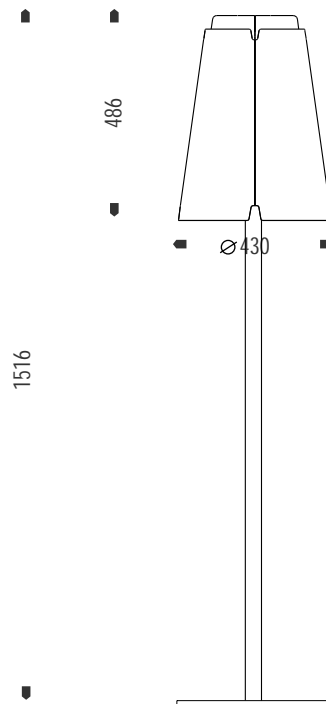

Standard Available Colours:

- Shoji White
- Black Textured

stomp

floor lamp

1/66 McLachlan Street
Fortitude Valley Q 4006
P +61 7 3257 2822
F +61 7 3257 2844
www.luxxbox.com
info@luxxbox.com